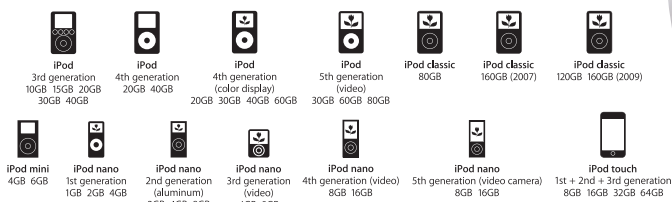

eDock

iPod® docking station for cubo 2010 / elements W DS-4100

eDock, a stylish iPod® charging docking station is an optional accessory to sonoro's cubo 2010 and elements W Internet / FM radio. It is compatible with all iPod® models that contain a 30-pin connector.

- Operate iPod® through RF remote control
- iPod® recharging function
- A & B iPod® adapter included
- Available in silver, white or black

Dimensions

- Approx. 90 mm (∅), 23 mm (h)
- Approx. 160 grams

GERMAN
DESIGN &
ENGINEERING
sonoro